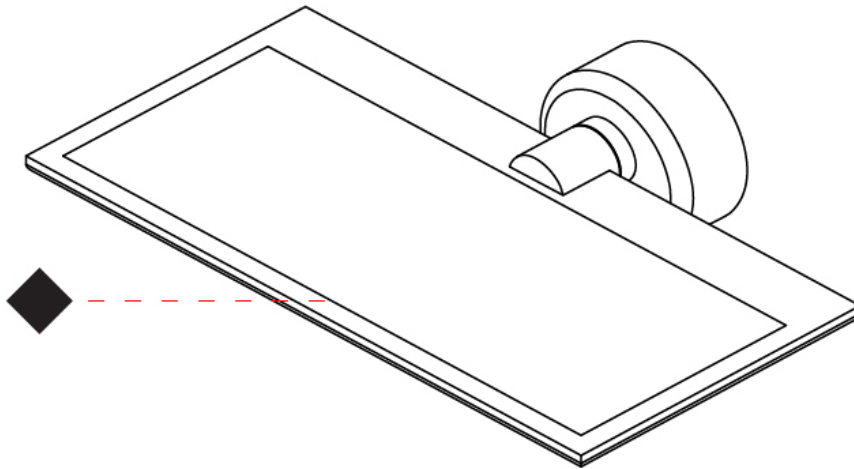

GIUUP SINGLE SURFACE

D43029-

PROJECT _____

TYPE _____

SPECIFIER _____

QUANTITY _____

DATE _____

D